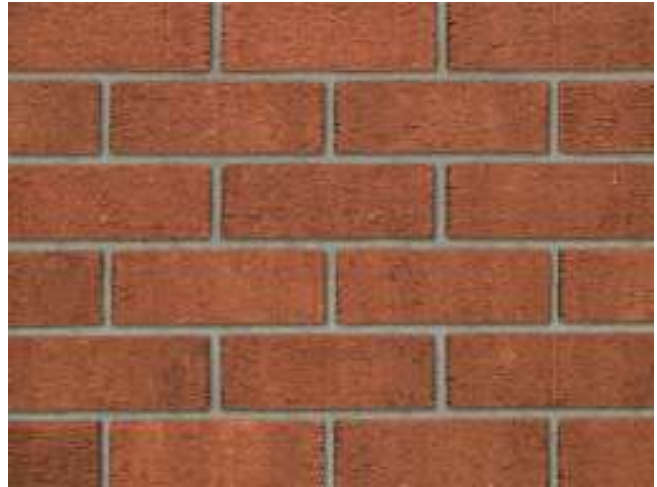

# Anglian Red Rustic

**Ibstock**  
At the heart of building

## Product Information

Ibstock Code:	0352
Type:	Wirecut
Facing Description:	Rusticated
Dry Brick Weight (kg):	2.2kg
Pack Quantity:	360
Packaging (standard):	Banded (plastic)
Factory:	Aldridge